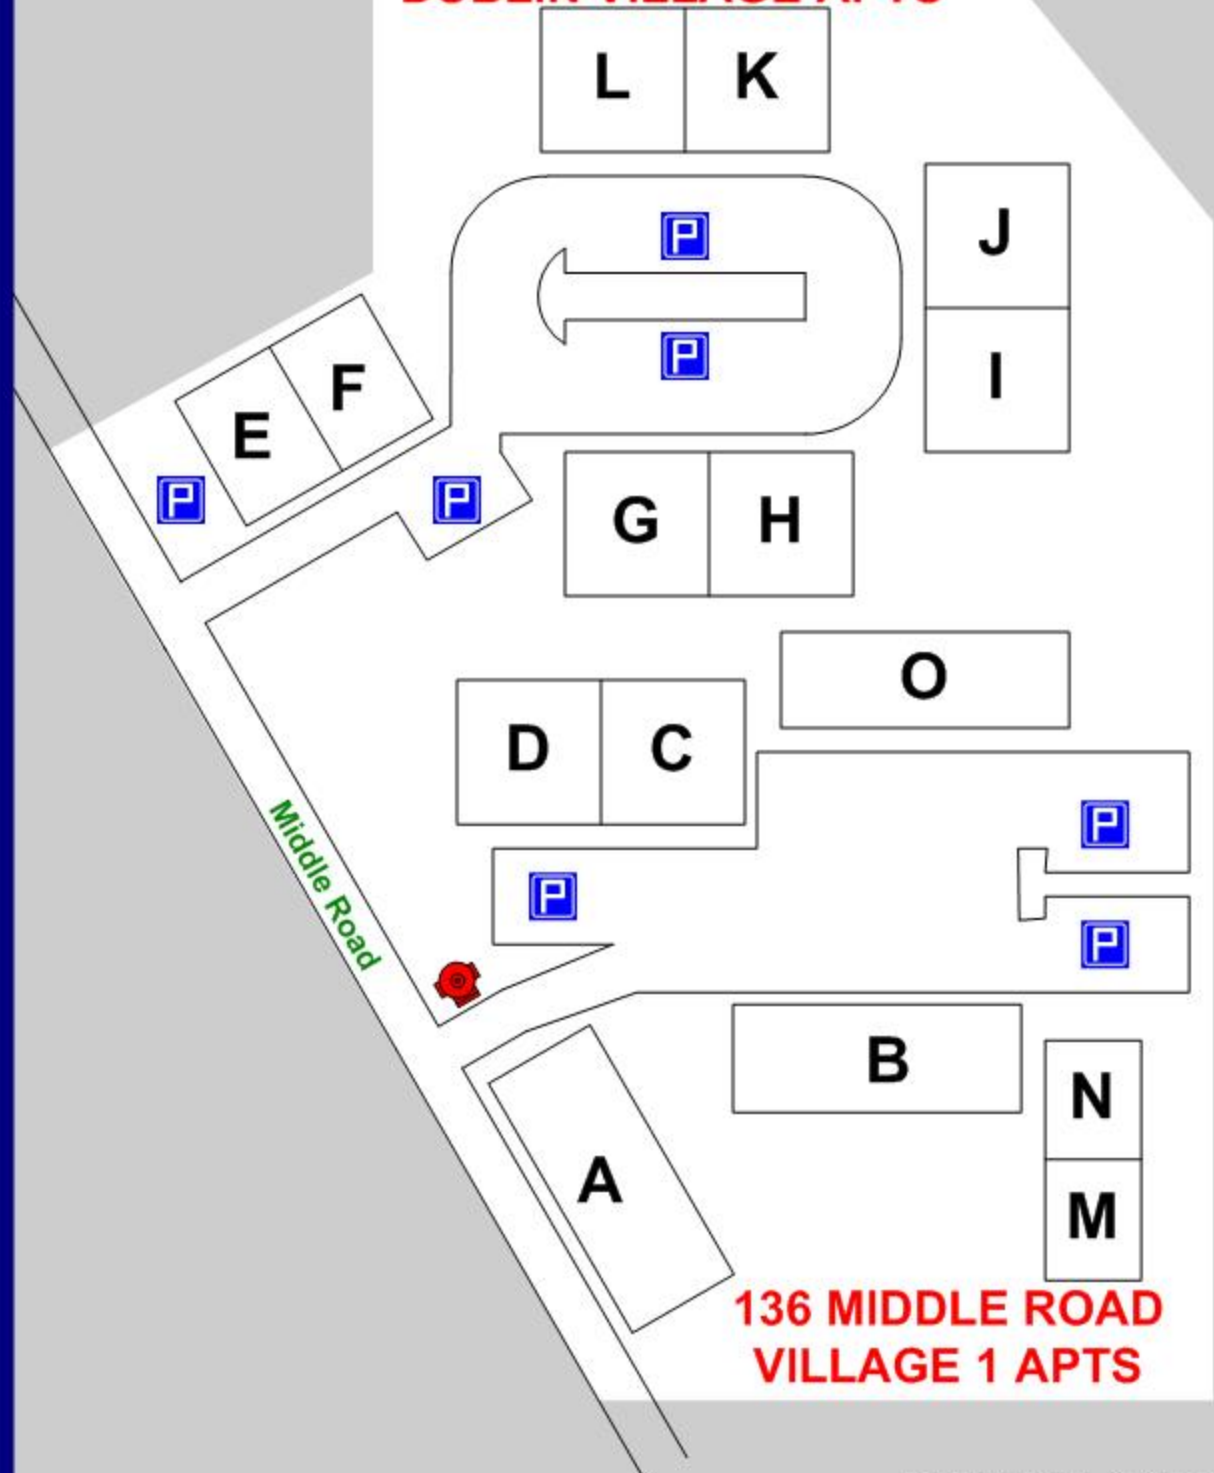

**160 MIDDLE ROAD  
DUBLIN VILLAGE APTS**

**136 MIDDLE ROAD  
VILLAGE 1 APTS**

23  
01

Maple Avenue

DUBLIN VILLAGE APARTMENTS

**DUBLIN FIRE CO.**

Revised  
07/07  
NOT TO SCALE

 **23-19**