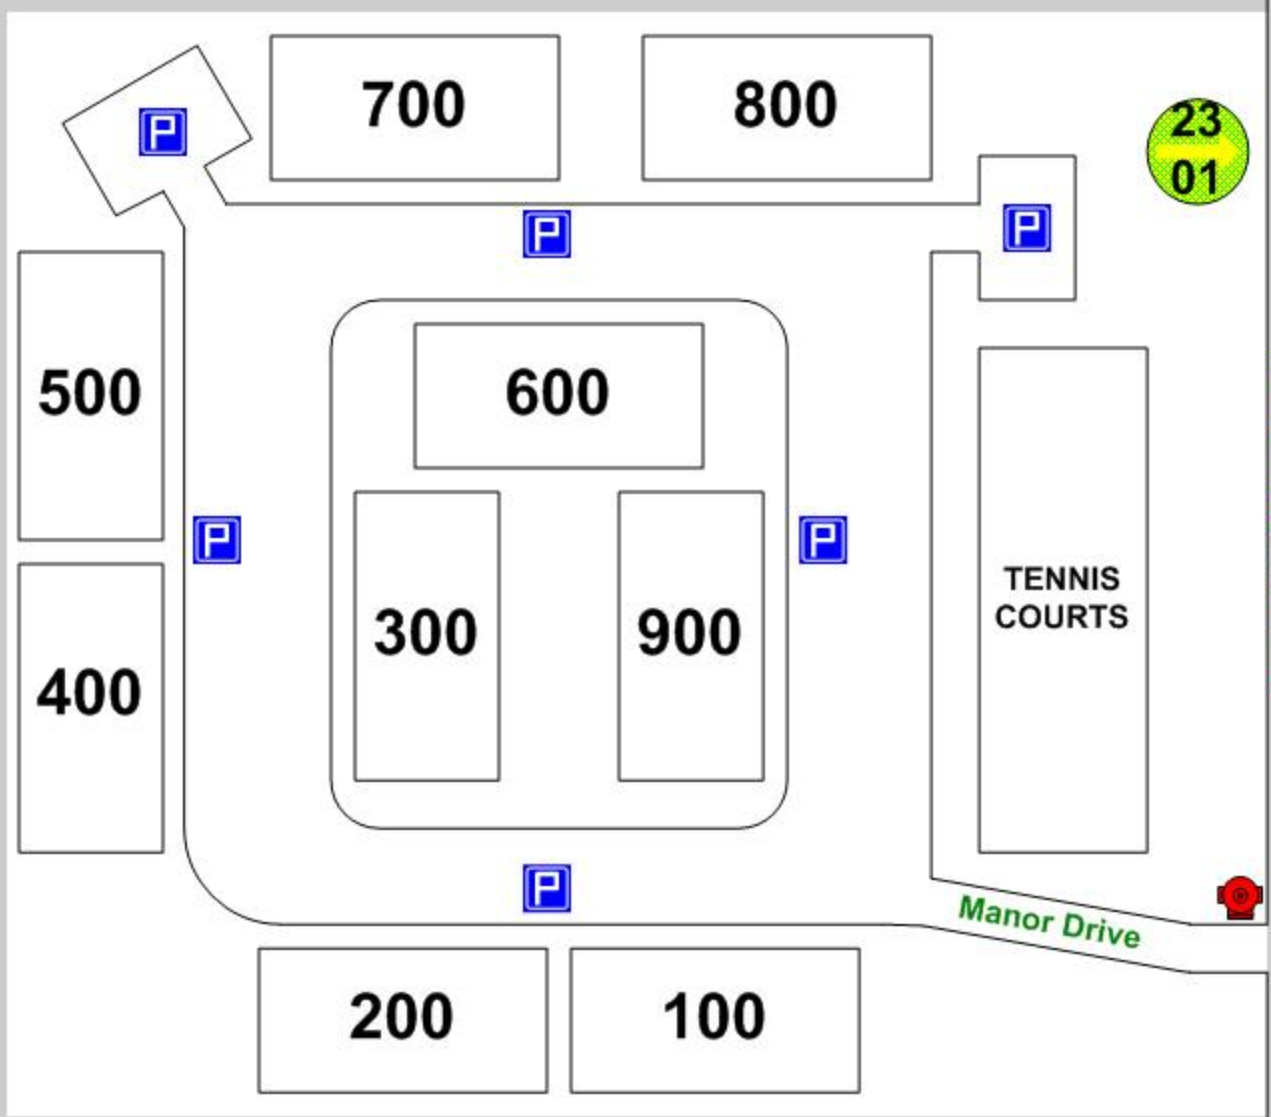

STATION 23

Route 313 (Main Street)

Manor Drive

TENNIS COURTS

WHISTLEWOOD APARTMENTS
100 - 916 MANOR DRIVE

DUBLIN FIRE CO.

Revised
07/07
NOT TO SCALE

 **23-20**