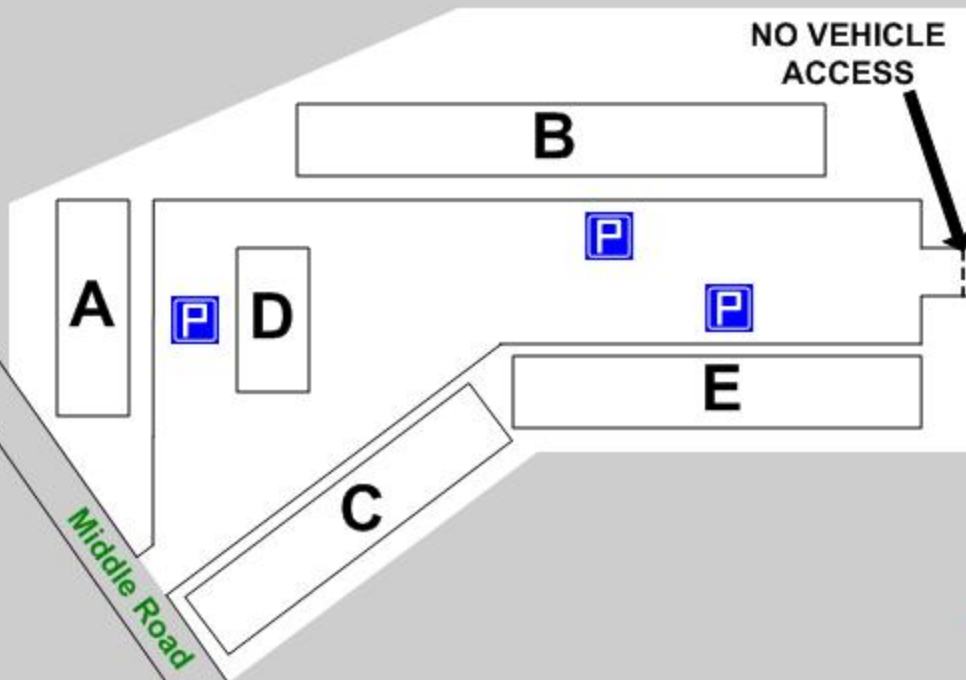

NO VEHICLE ACCESS

Cherry Ln.

Maple Avenue

BUCKS RUN APARTMENTS  
126 MIDDLE ROAD

**DUBLIN FIRE CO.**

Revised  
07/07  
NOT TO SCALE

**23-21**