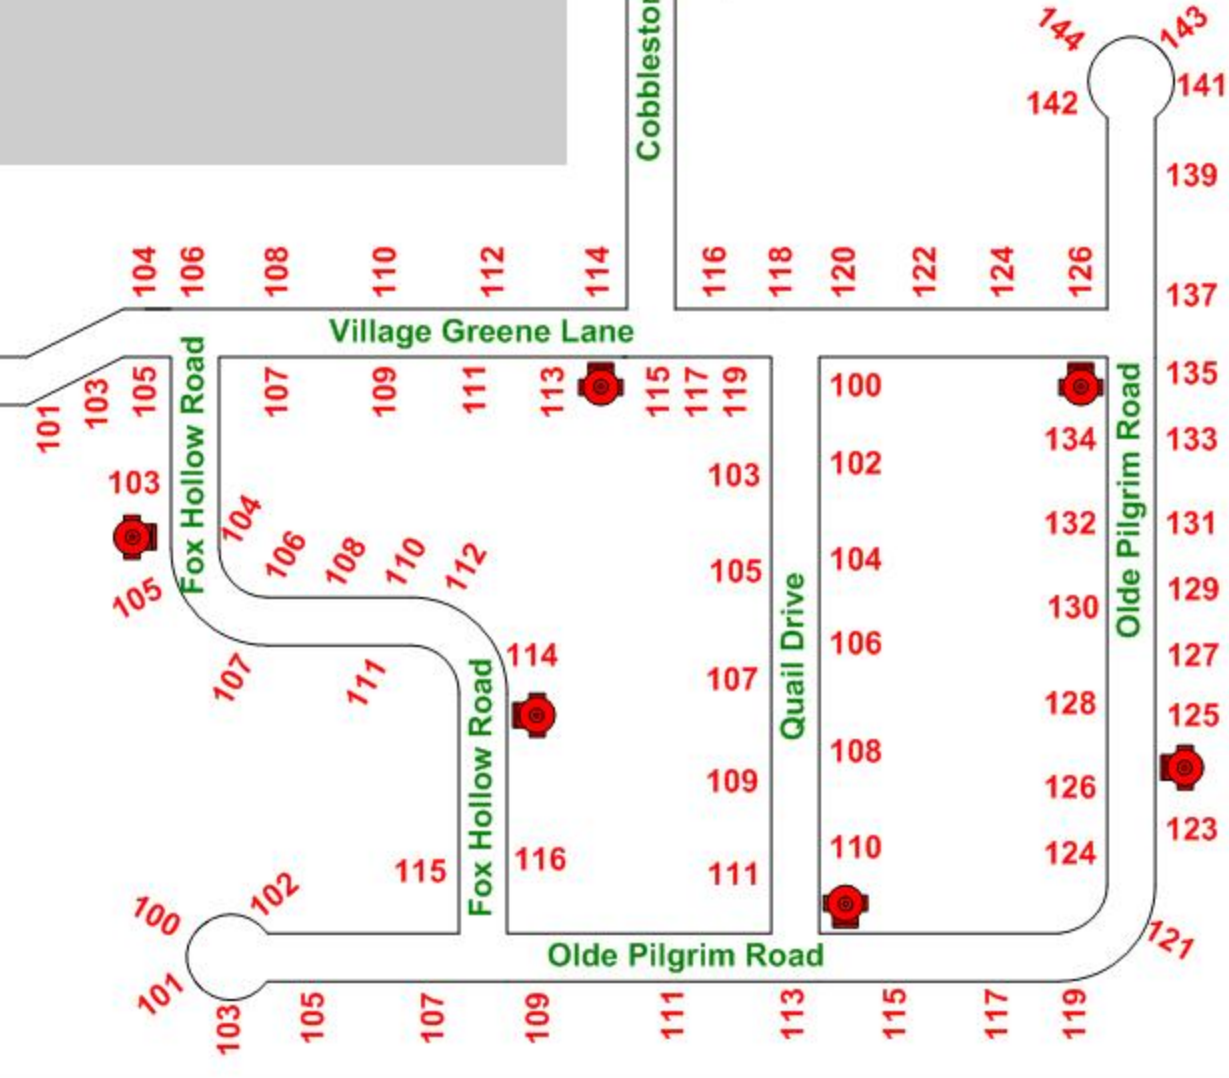

Station 23

Main Street (Route 313)

Elephant Road

Deep Run Road

Cobblestone Drive

Village Greene Lane

Fox Hollow Road

Fox Hollow Road

Quail Drive

Olde Pilgrim Road

High Street

23
01

23
04

DUBLIN VILLAGE GREEN

DUBLIN FIRE CO.

Revised
07/07
NOT TO SCALE

 **23-25**