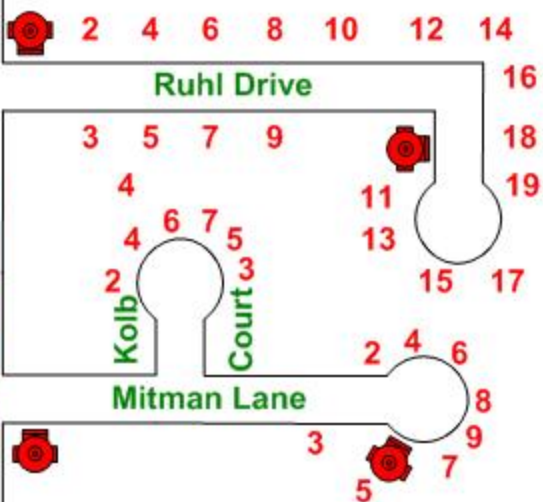

23
04

Tinsman Ln.

Twin Oaks Drive

23
47

EMERGENCY ACCESS TO
BARNHILL RD
(BOX 23-47)

Stony Bridge Road

DUBLIN FIRE CO.

Revised
07/07
NOT TO SCALE

23-27