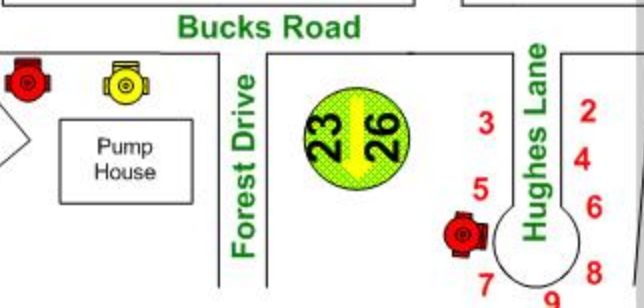

23
04

Tinsman Ln.

Twin Oaks Drive

23
47

EMERGENCY ACCESS TO
BARNHILL RD
(BOX 23-47)

Stony Bridge Road

DUBLIN FIRE CO.

Revised
07/07
NOT TO SCALE