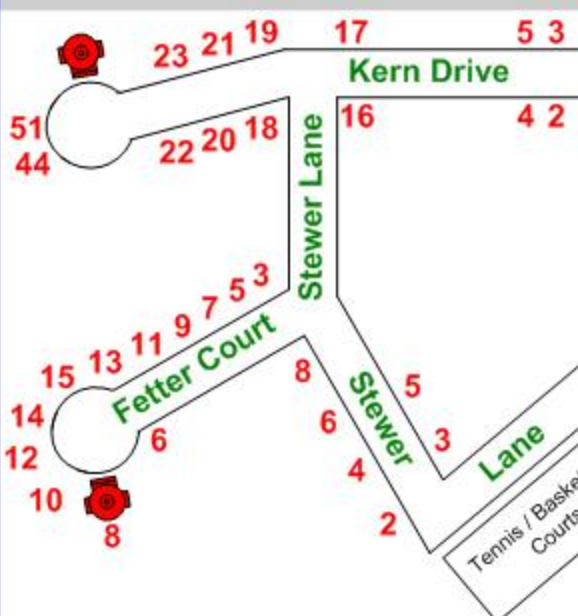

23
04

Tinsman Ln.

Twin Oaks Drive

23
47

EMERGENCY ACCESS TO
BARNHILL RD
(BOX 23-47)

Stony Bridge Road

DUBLIN FIRE CO.

Revised
07/07
NOT TO SCALE

23-27