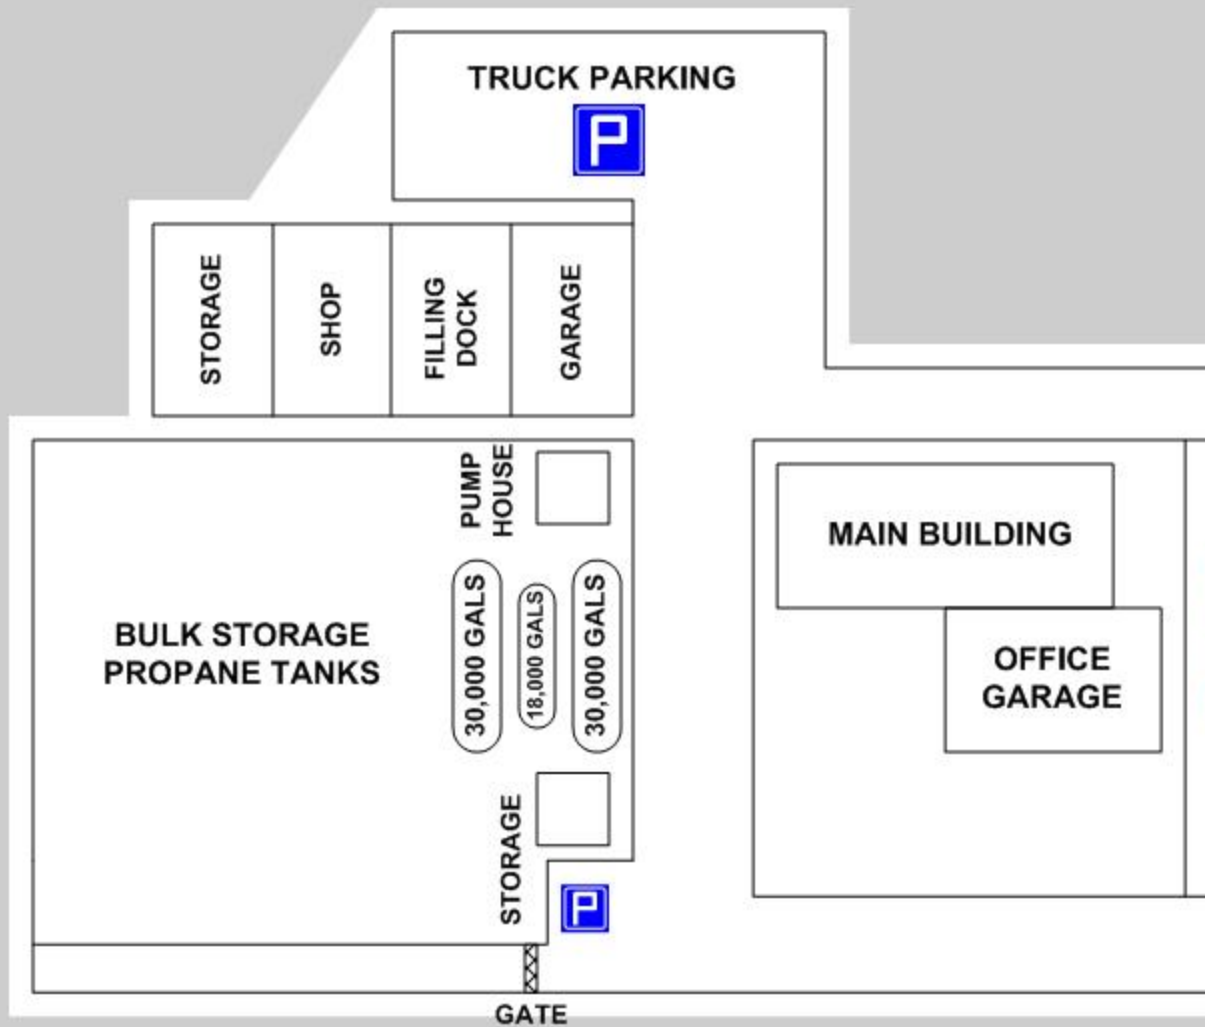

23
11

↑
STATION 23

BLUE FLAME GAS

DUBLIN FIRE CO.

Revised
07/07
NOT TO SCALE

23-31